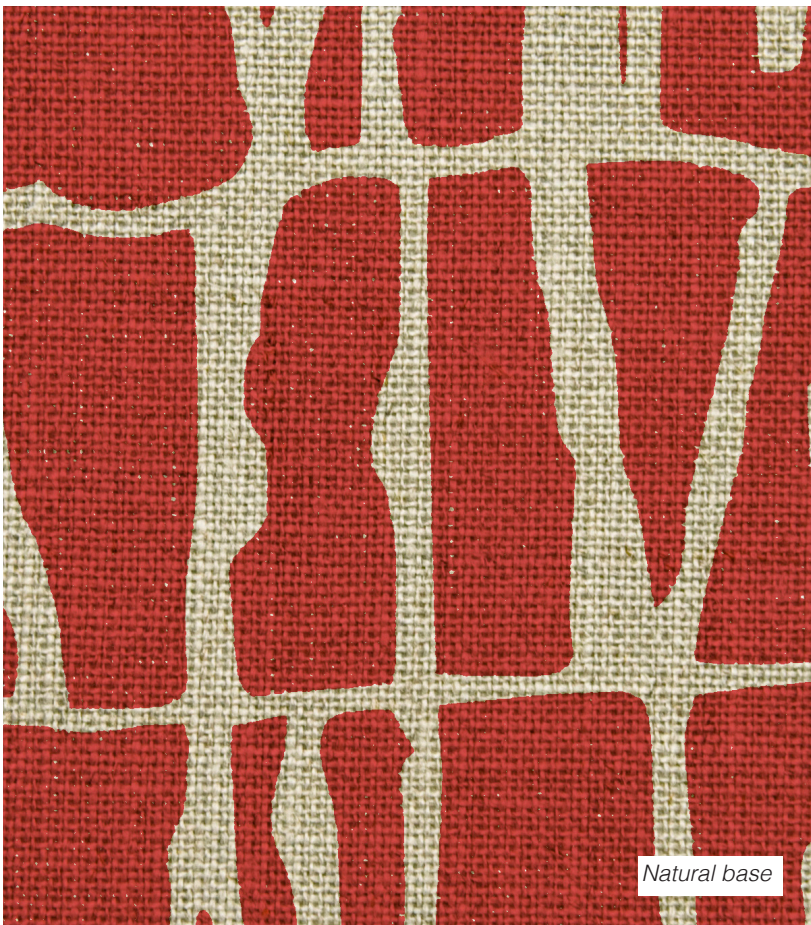

Oyster base

CERCA Gala

PATTERN:	Cerca
COLOURWAY:	Gala
BASE COLOUR:	Oyster or Natural
COMPOSITION:	100% Linen
WIDTH:	1320mm / 52"
VERTICAL REPEAT:	772mm
CARE:	DRY CLEAN ONLY
USE:	Upholstery, curtains, blinds, cushions

For accurate colour and scale we recommend ordering a sample of fabric.

Natural base

MARCH &MAY