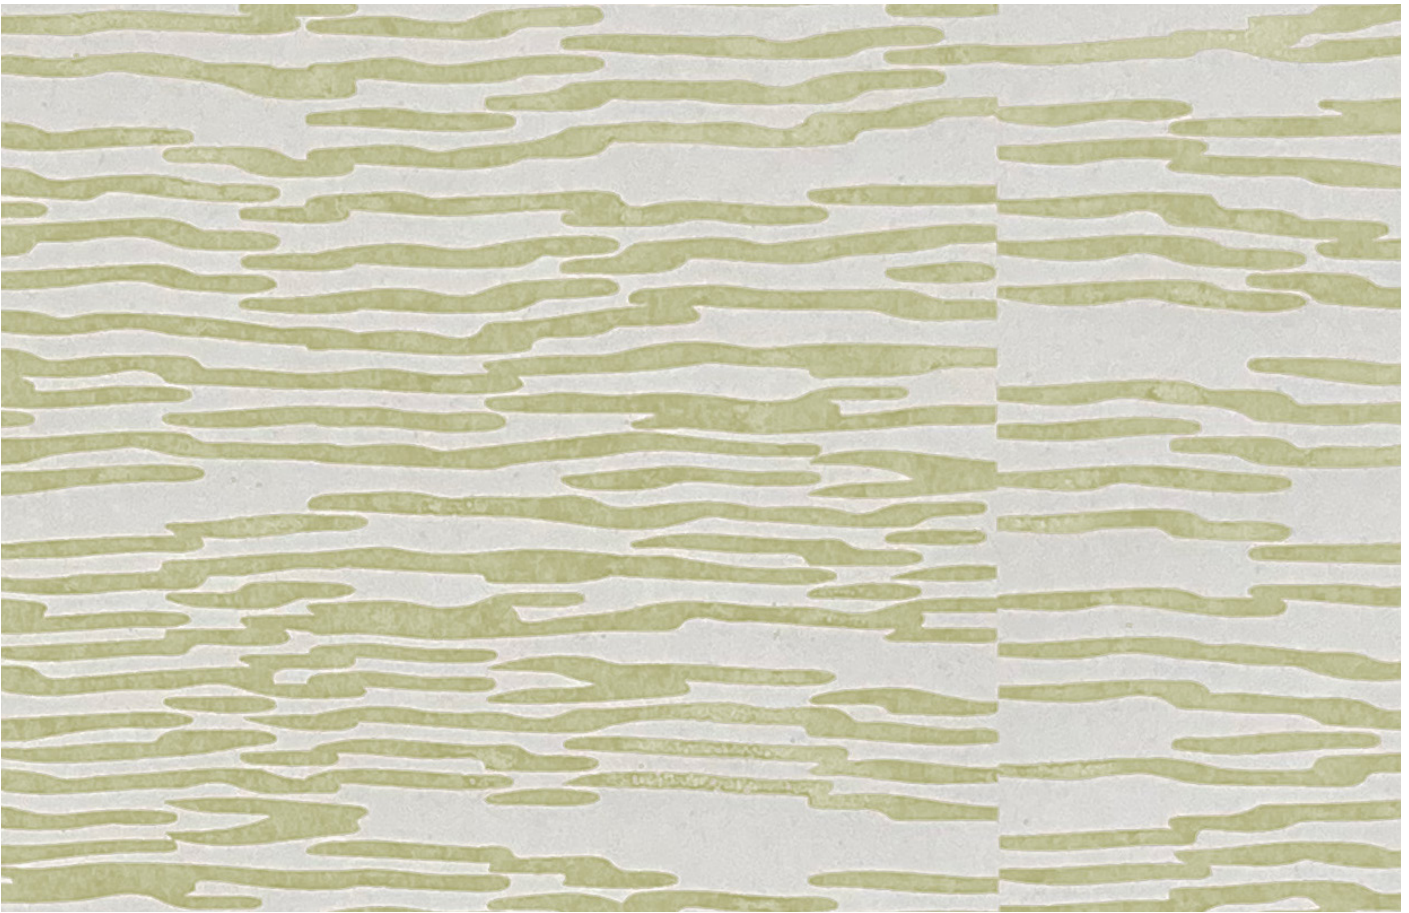

SHIO Laurus

PATTERN:	Shio
COLOURWAY:	Laurus
COMPOSITION:	100% paper pulp (FSC certified, produced from sustainable and renewable sources)
FINISHED WIDTH:	52cm (supplied untrimmed)
VERTICAL REPEAT:	634mm
ROLL LENGTH:	10m
PATTERN MATCH:	Straight